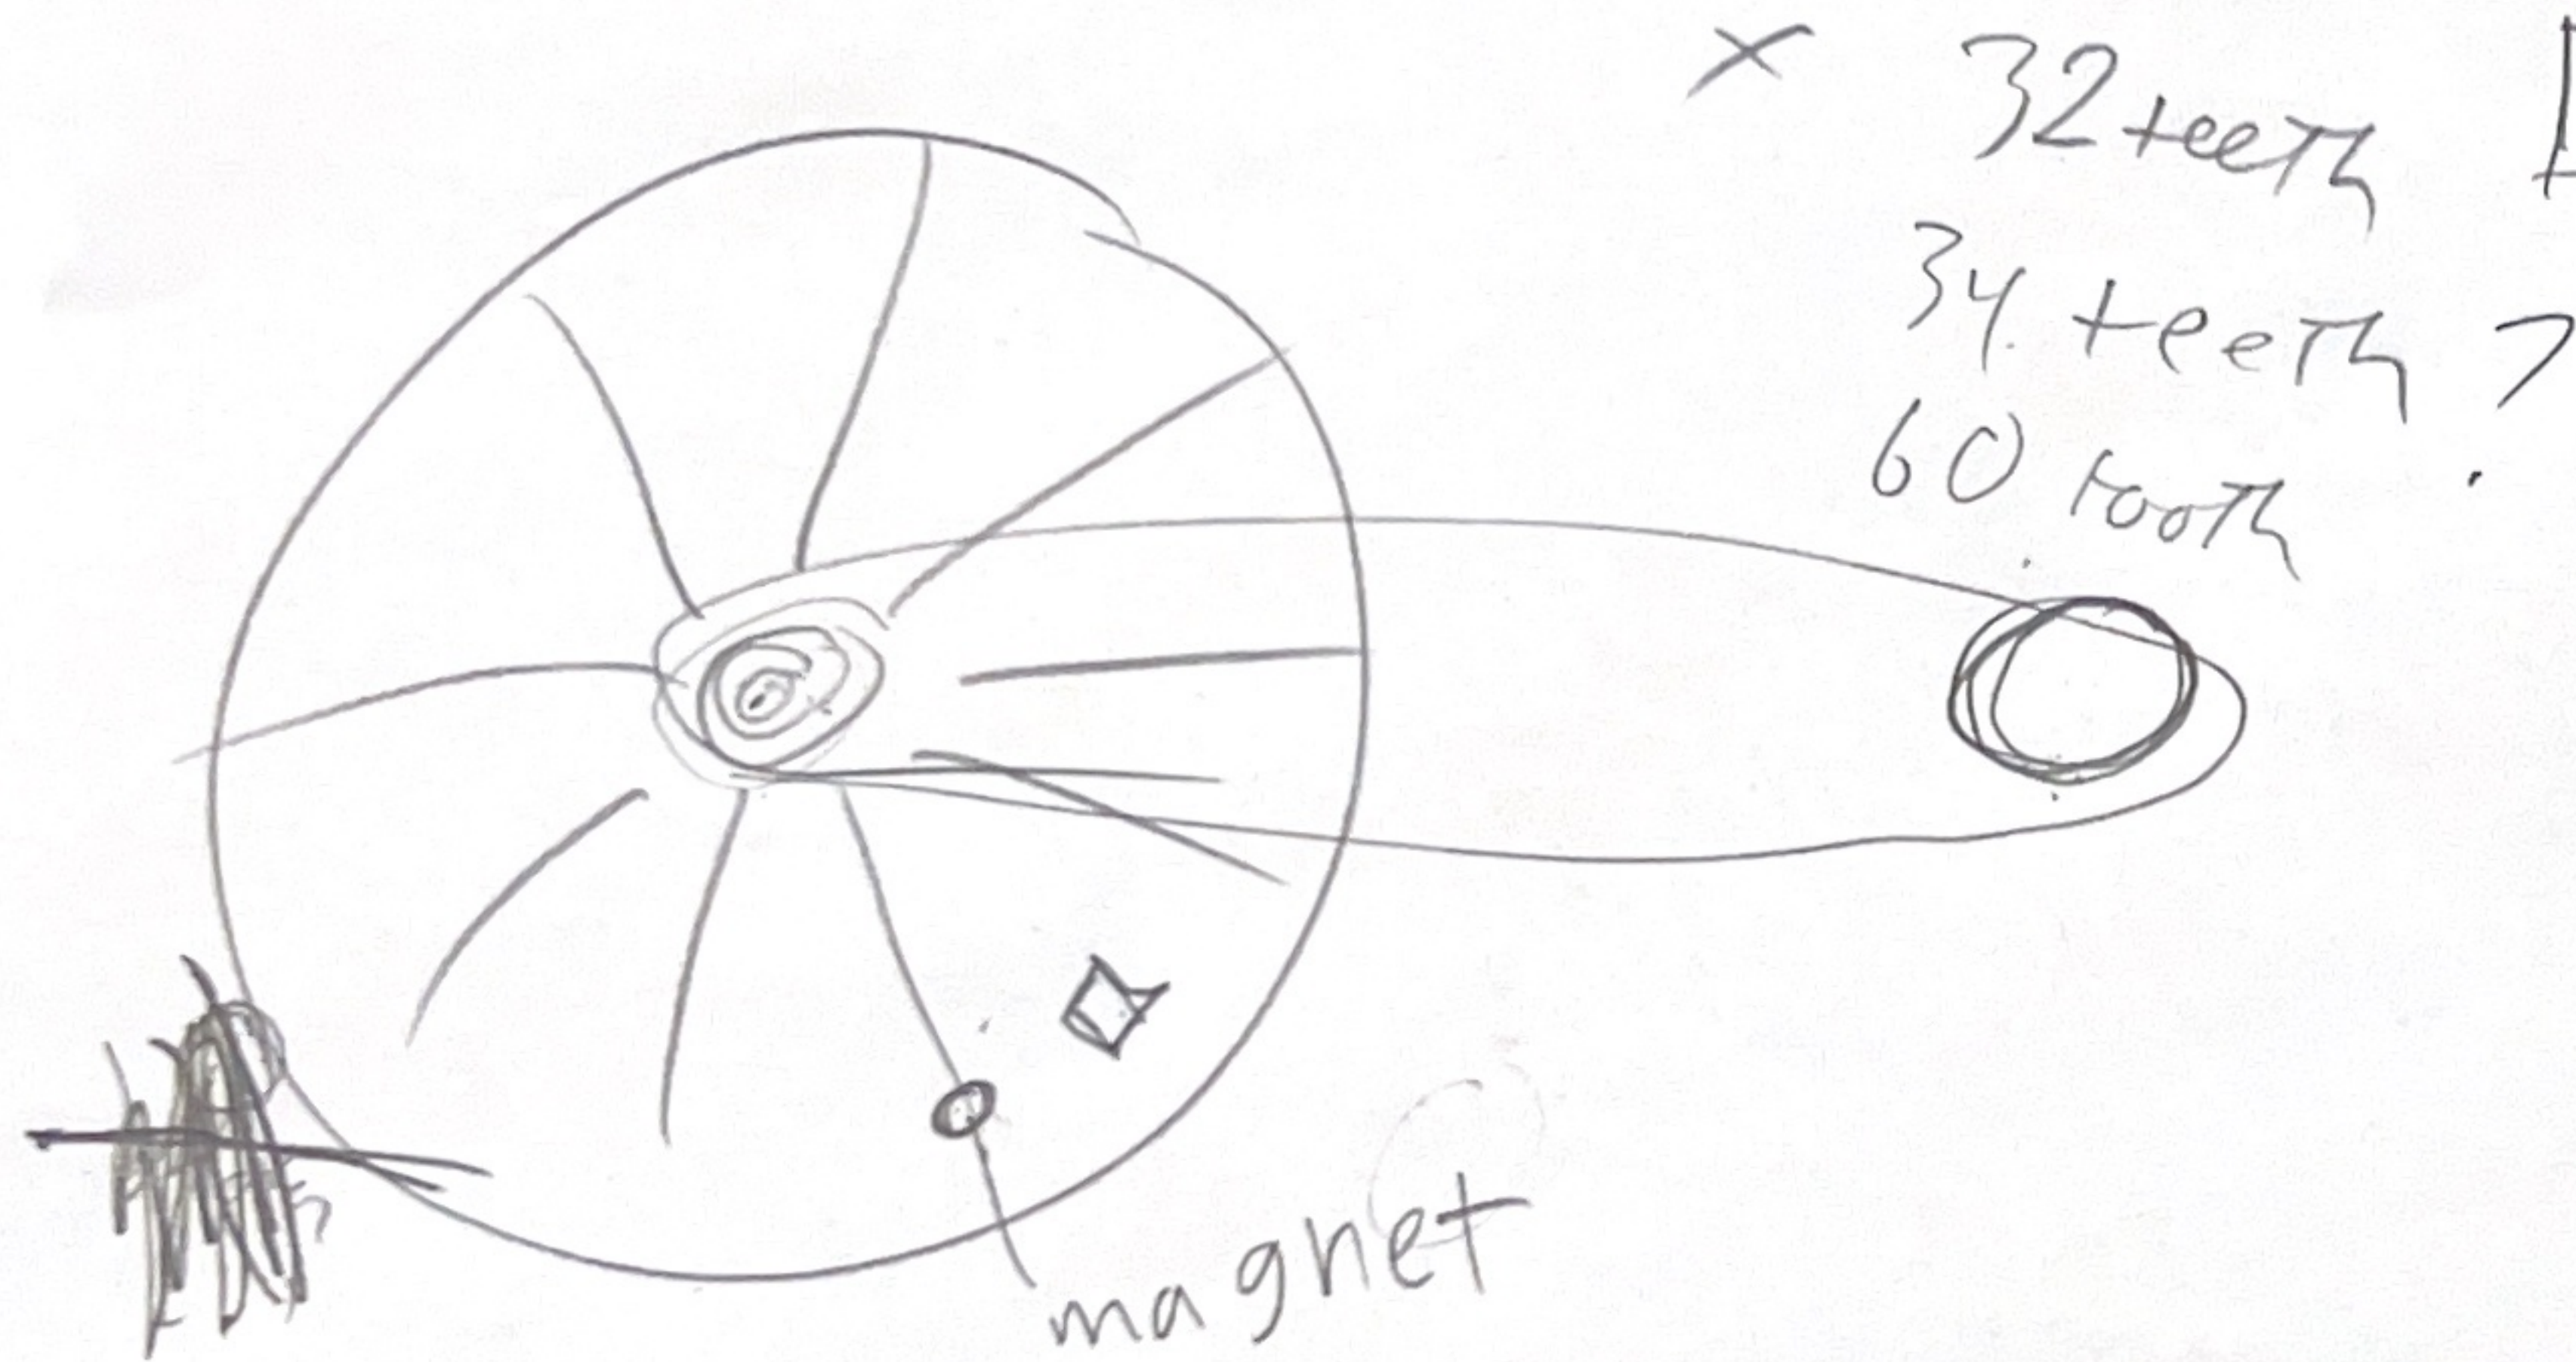

power meter - watt meter for drill?
 - from school

Drill-Full Power

Gear 1	10	x 5
2	15	x 5
3	20	x 5
4	25	x 5